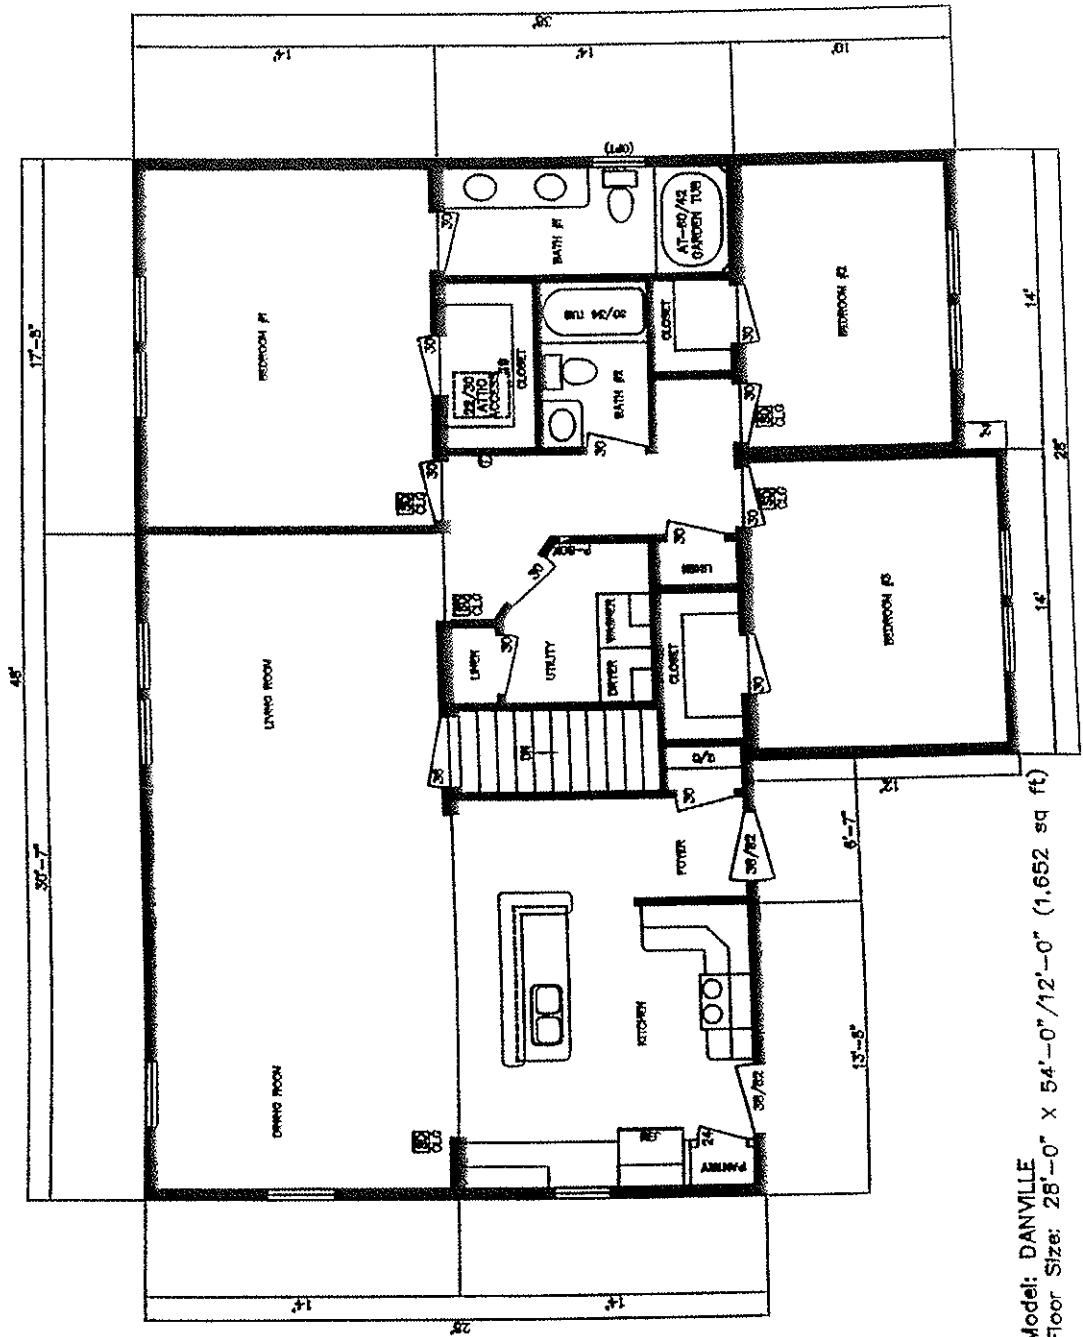

Model: CAMDEN  
 Floor Size: 28'-0" X 36'-0" / 32'-0" (2,301 sq ft)

Model: DANVILLE  
 Floor Size: 28'-0" X 54'-0" / 12'-0" (1,652 sq ft)

Model: CANTON  
 Floor Size: 28'-0" X 32'-0" / 28'-0" (1,652 sq ft)

Model: WARREN  
 Floor Size: 28'-0" X 48'-0" / 34'-0" (2,296 sq ft)