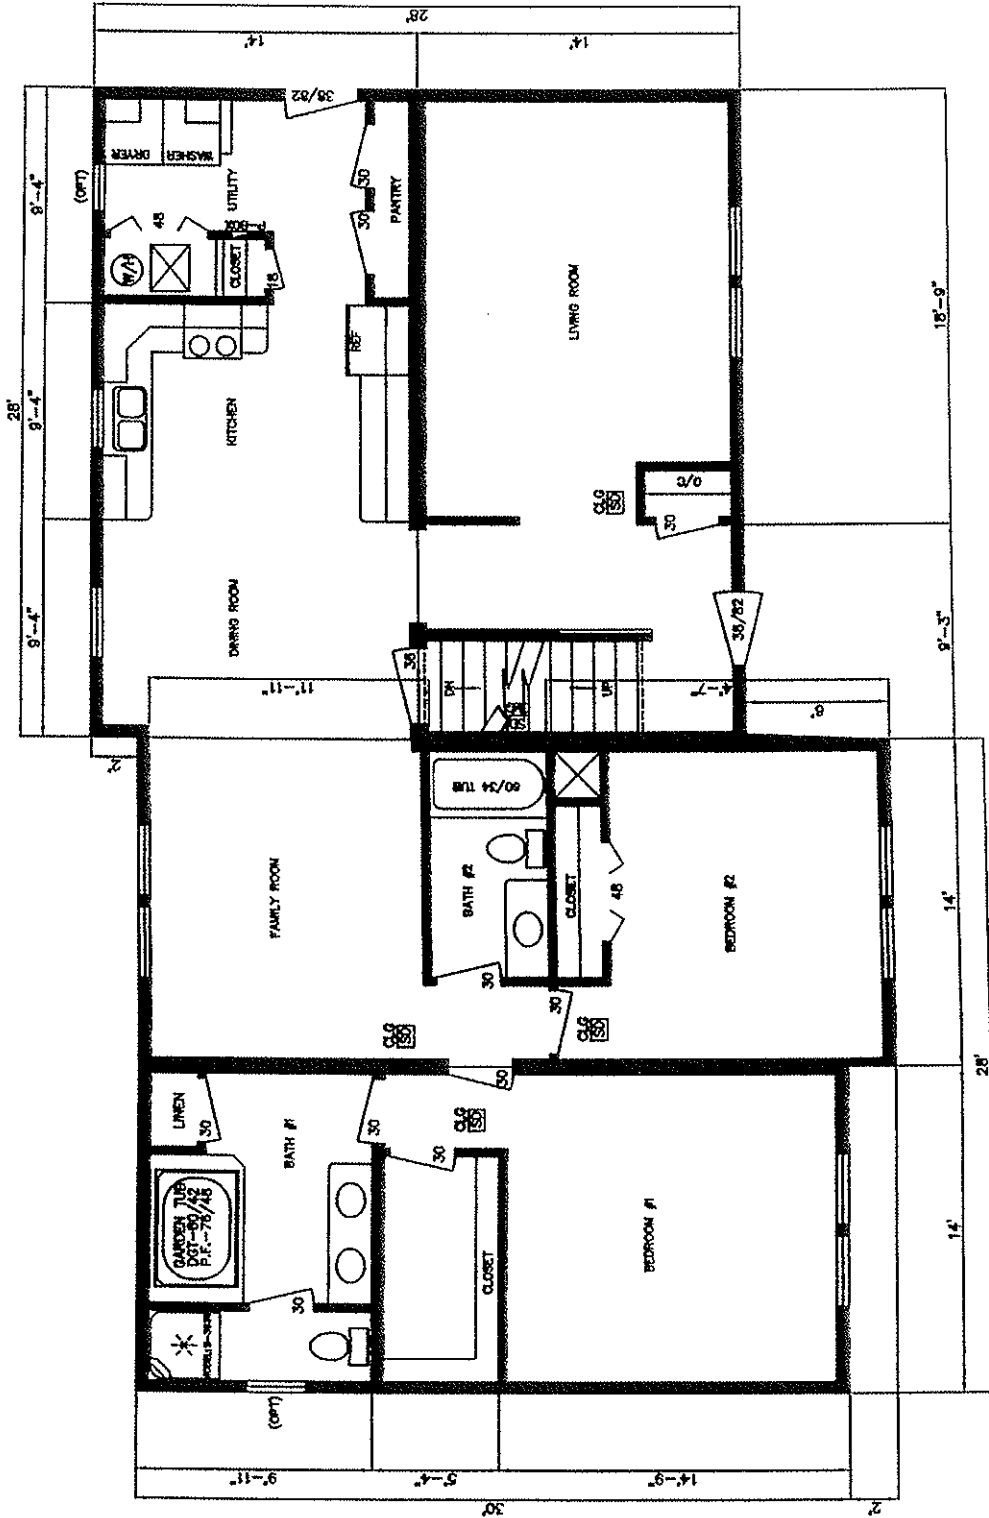

Model: CAMDEN  
 Floor Size: 28'-0" X 36'-0" / 32'-0" (2,301 sq ft)

Model: DANVILLE  
 Floor Size: 28'-0" X 54'-0" / 12'-0" (1,652 sq ft)

Model: CANTON  
 Floor Size: 28'-0" X 32'-0" / 28'-0" (1,652 sq ft)

Model: WARREN  
 Floor Size: 28'-0" X 48'-0" / 34'-0" (2,296 sq ft)